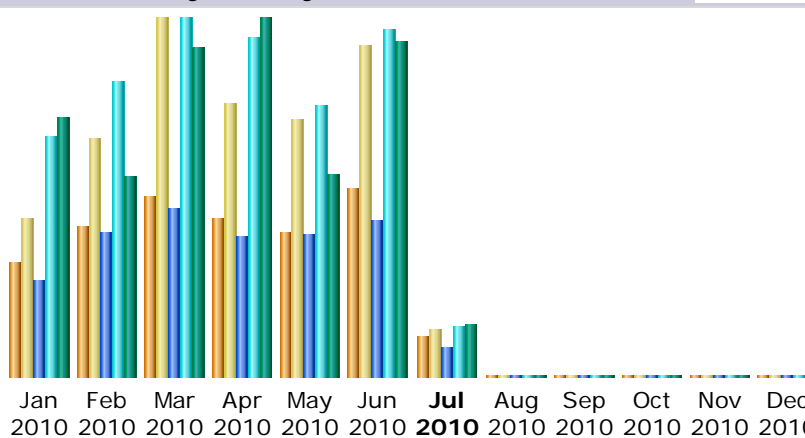

Last Update: 06 Jul 2010 - 06:22

Reported period:

Summary

Reported period Month Jan 2010

First visit 01 Jan 2010 - 00:08

Last visit 31 Jan 2010 - 23:37

	Unique visitors	Number of visits	Pages	Hits	Bandwidth
Viewed traffic *	89	123 (1.38 visits/visitor)	260 (2.11 Pages/Visit)	646 (5.25 Hits/Visit)	24.78 MB (206.29 KB/Visit)
Not viewed traffic *			1390	1498	5.51 MB

* Not viewed traffic includes traffic generated by robots, worms, or replies with special HTTP status codes.

Monthly history

Month	Unique visitors	Number of visits	Pages	Hits	Bandwidth
Jan 2010	89	123	260	646	24.78 MB
Feb 2010	117	185	387	797	19.08 MB
Mar 2010	140	279	452	965	31.41 MB
Apr 2010	123	213	379	913	34.12 MB
May 2010	113	200	385	730	19.29 MB
Jun 2010	146	258	419	938	31.85 MB
Jul 2010	32	37	78	138	5.10 MB
Aug 2010	0	0	0	0	0
Sep 2010	0	0	0	0	0
Oct 2010	0	0	0	0	0
Nov 2010	0	0	0	0	0
Dec 2010	0	0	0	0	0
Total	760	1295	2360	5127	165.62 MB

Days of month

Day	Number of visits	Pages	Hits	Bandwidth
01 Jan 2010	5	5	5	94.23 KB
02 Jan 2010	7	7	28	648.01 KB
03 Jan 2010	1	1	1	12.92 KB
04 Jan 2010	4	4	4	58.53 KB
05 Jan 2010	4	5	6	284.26 KB
06 Jan 2010	4	5	7	71.21 KB
07 Jan 2010	7	11	25	496.44 KB
08 Jan 2010	2	2	2	30.62 KB
09 Jan 2010	2	3	5	41.23 KB
10 Jan 2010	2	2	2	29.09 KB
11 Jan 2010	6	6	48	3.44 MB
12 Jan 2010	5	61	140	7.37 MB
13 Jan 2010	7	58	89	3.11 MB
14 Jan 2010	3	3	16	573.82 KB
15 Jan 2010	2	6	21	1.63 MB
16 Jan 2010	5	14	24	454.91 KB
17 Jan 2010	1	1	1	12.92 KB
18 Jan 2010	2	2	2	25.85 KB
19 Jan 2010	2	6	25	1.71 MB
20 Jan 2010	2	2	14	163.03 KB
21 Jan 2010	5	7	52	495.33 KB
22 Jan 2010	3	6	26	651.97 KB
23 Jan 2010	4	4	21	1.65 MB
24 Jan 2010	4	4	4	54.65 KB
25 Jan 2010	4	4	6	238.45 KB
26 Jan 2010	6	6	15	434.44 KB
27 Jan 2010	3	3	3	38.75 KB
28 Jan 2010	6	6	17	468.47 KB
29 Jan 2010	4	4	5	52.30 KB
30 Jan 2010	4	4	4	62.21 KB
31 Jan 2010	7	8	28	508.67 KB
Average	3.97	8.39	20.84	818.51 KB
Total	123	260	646	24.78 MB