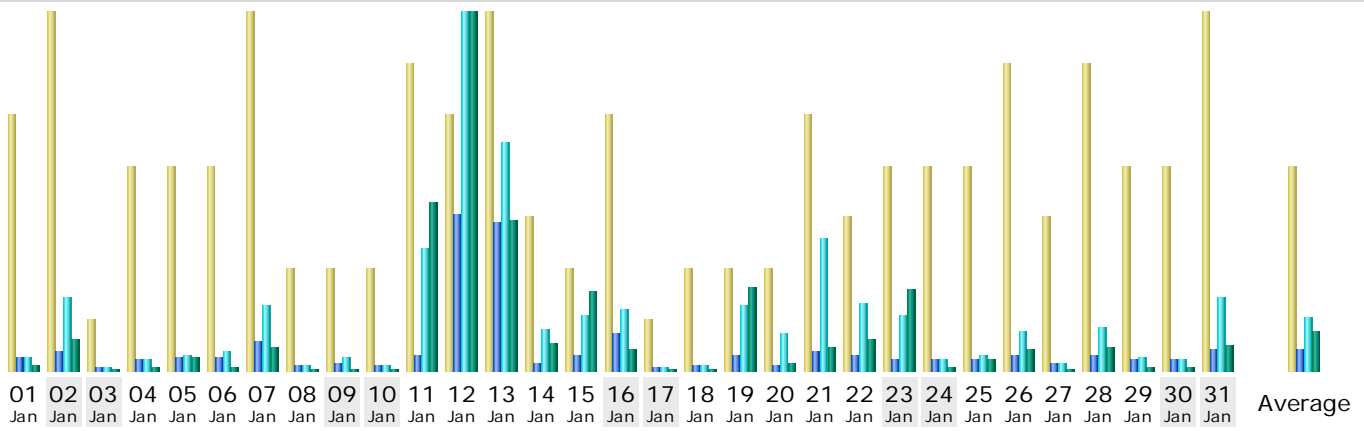

Last Update: 06 Jul 2010 - 06:22

Reported period:

Summary

Reported period Month Jan 2010

First visit 01 Jan 2010 - 00:08

Last visit 31 Jan 2010 - 23:37

	Unique visitors	Number of visits	Pages	Hits	Bandwidth
Viewed traffic *	89	123 (1.38 visits/visitor)	260 (2.11 Pages/Visit)	646 (5.25 Hits/Visit)	24.78 MB (206.29 KB/Visit)
Not viewed traffic *			1390	1498	5.51 MB

* Not viewed traffic includes traffic generated by robots, worms, or replies with special HTTP status codes.

Monthly history

Month	Unique visitors	Number of visits	Pages	Hits	Bandwidth
Jan 2010	89	123	260	646	24.78 MB
Feb 2010	117	185	387	797	19.08 MB
Mar 2010	140	279	452	965	31.41 MB
Apr 2010	123	213	379	913	34.12 MB
May 2010	113	200	385	730	19.29 MB
Jun 2010	146	258	419	938	31.85 MB
Jul 2010	32	37	78	138	5.10 MB
Aug 2010	0	0	0	0	0
Sep 2010	0	0	0	0	0
Oct 2010	0	0	0	0	0
Nov 2010	0	0	0	0	0
Dec 2010	0	0	0	0	0
Total	760	1295	2360	5127	165.62 MB

Days of month

Day	Number of visits	Pages	Hits	Bandwidth
01 Jan 2010	5	5	5	94.23 KB
02 Jan 2010	7	7	28	648.01 KB
03 Jan 2010	1	1	1	12.92 KB
04 Jan 2010	4	4	4	58.53 KB
05 Jan 2010	4	5	6	284.26 KB
06 Jan 2010	4	5	7	71.21 KB
07 Jan 2010	7	11	25	496.44 KB
08 Jan 2010	2	2	2	30.62 KB
09 Jan 2010	2	3	5	41.23 KB
10 Jan 2010	2	2	2	29.09 KB
11 Jan 2010	6	6	48	3.44 MB
12 Jan 2010	5	61	140	7.37 MB
13 Jan 2010	7	58	89	3.11 MB
14 Jan 2010	3	3	16	573.82 KB
15 Jan 2010	2	6	21	1.63 MB
16 Jan 2010	5	14	24	454.91 KB
17 Jan 2010	1	1	1	12.92 KB
18 Jan 2010	2	2	2	25.85 KB
19 Jan 2010	2	6	25	1.71 MB
20 Jan 2010	2	2	14	163.03 KB
21 Jan 2010	5	7	52	495.33 KB
22 Jan 2010	3	6	26	651.97 KB
23 Jan 2010	4	4	21	1.65 MB
24 Jan 2010	4	4	4	54.65 KB
25 Jan 2010	4	4	6	238.45 KB
26 Jan 2010	6	6	15	434.44 KB
27 Jan 2010	3	3	3	38.75 KB
28 Jan 2010	6	6	17	468.47 KB
29 Jan 2010	4	4	5	52.30 KB
30 Jan 2010	4	4	4	62.21 KB
31 Jan 2010	7	8	28	508.67 KB
Average	3.97	8.39	20.84	818.51 KB
Total	123	260	646	24.78 MB